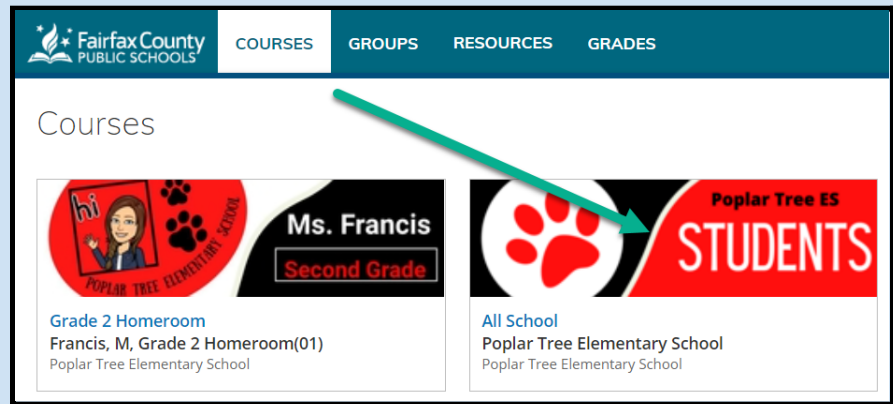

# Watch the Good Morning Poplar Tree News Shows 🗣️

Have students log into their Schoology account at <http://lms.fcps.edu>.

Sign in

Visit the [Schoology support page](#) for help.

Click on **Courses** and open up the All School Student Course. If this course doesn't appear in the dropdown, click on **My Courses** and you can find it there!.